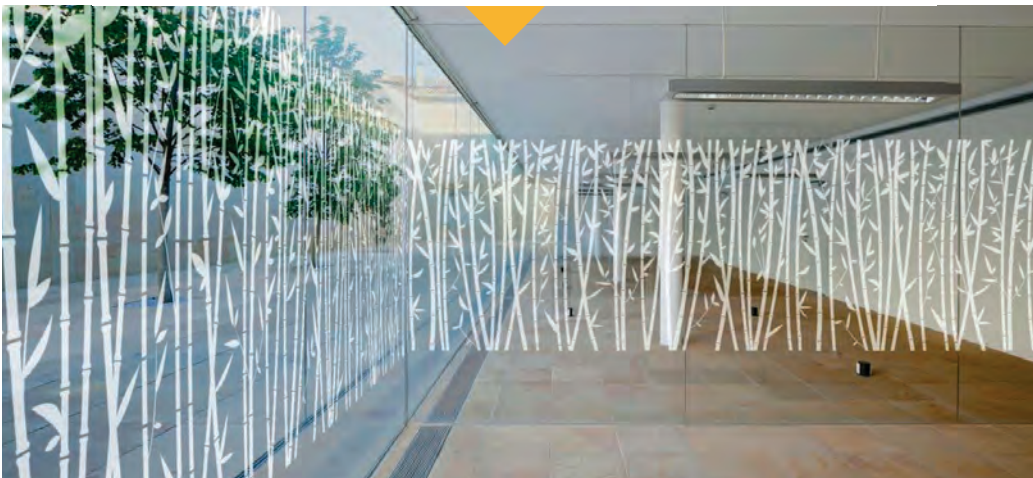

Distinctive specialties - Mask light or add a pop of color with this high-impact series. Our bold hues and opaque options offer various levels of privacy or temporary coverage for hiding unsightly views or construction.