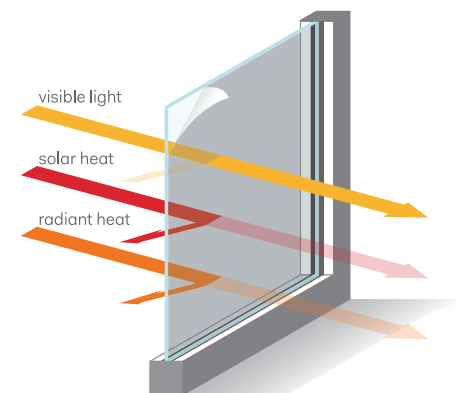

SOLAR CONTROL WINDOW FILM

*Make your building a more comfortable,
energy efficient space*

The U.S. Department of Energy estimates that one-third of a building's cooling load is from solar heat gain through windows. Vista by LLumar solar control window films reduce energy use and can typically save you 5-15% on building energy costs. Solar film benefits a building's exterior look, interior environment and overall performance in many other ways too.

Nearly 75% of existing windows are not energy efficient²

Without Window Film
One-third of a building's cooling load is
from solar heat gain through windows

With Window Film
Allows visible light in while it
helps **reduce solar heat**