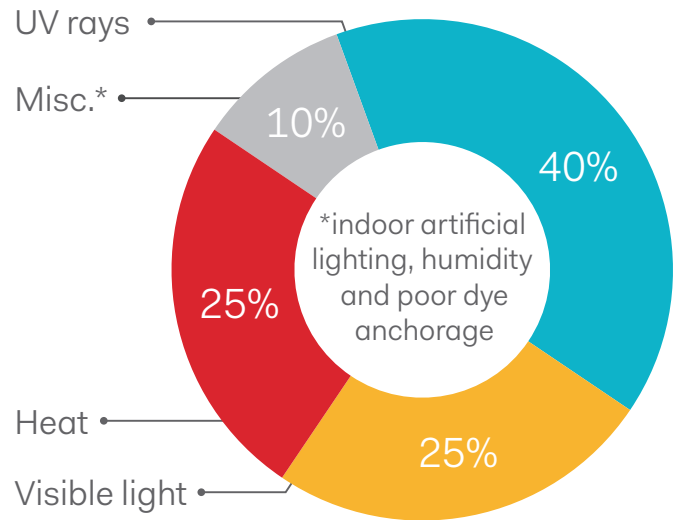

Window film helps filter out 99% or more UV rays

Heat, visible light and UV rays all contribute to fading in fabrics, furnishings and display merchandise. Our solar control film helps block heat and visible light, keeping interiors looking like new.

‡ Wavelengths 300-380nm
3 National Institute of Building Sciences, Whole Building Design Guide 2016, www.wbdg.org/resources/daylighting