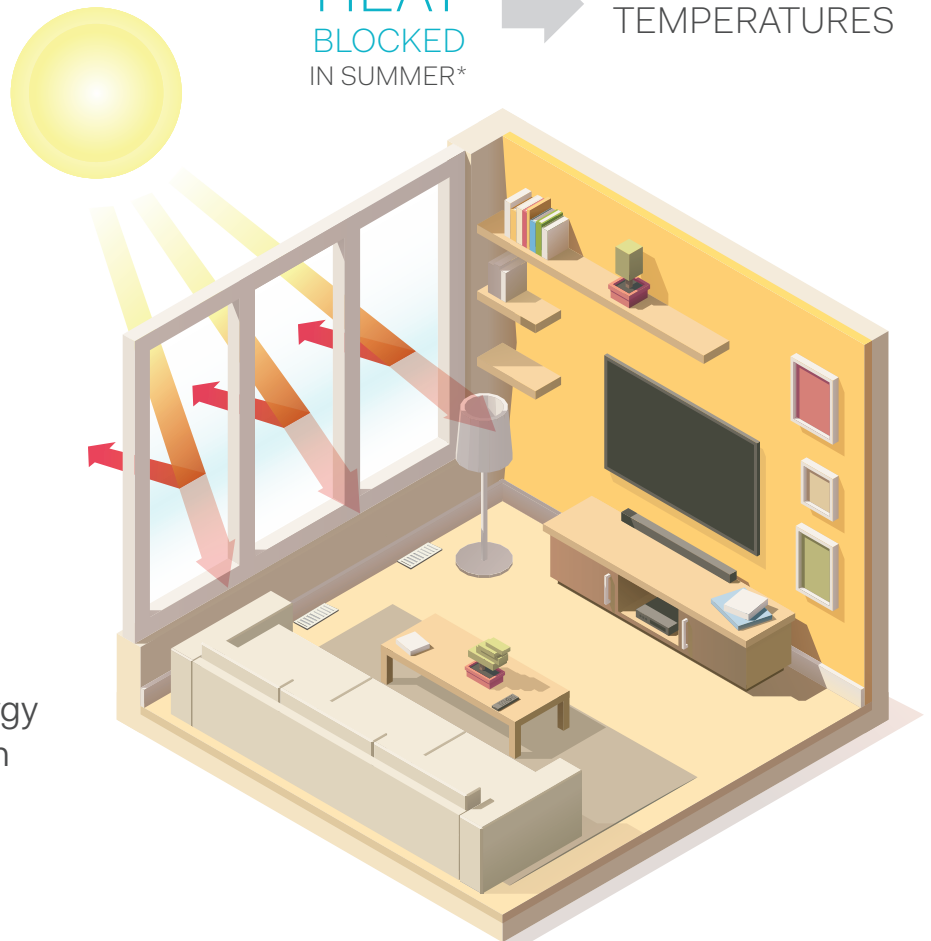

Enjoy Even Comfort and Efficiency

Bright and sunny rooms often come with a price – hot spots that result in higher than expected energy bills. LLumar window films are recommended to help reduce temperature fluctuations and energy loss. They upgrade window performance, blocking heat to give you and your overworked air conditioner much-needed relief.

LLumar window film is available in subtle, effective light shades and our highest performing medium shades. There are choices suitable for every climate, including four-season options with insulation for cooler times of the year. Upgrade your windows with LLumar window film and you'll enjoy a more comfortable, energy efficient home.

LLumar window film helps you enjoy any room, at any time of day.

Reduce uncomfortable hot spots

Stabilize indoor temperatures

Lower home cooling costs

Reduce energy consumption

Protect the environment

40-84%
HEAT
BLOCKED
IN SUMMER*

COMFORTABLE
TEMPERATURES

*For most LLumar films, on 1/8 inch single, clear glass; values differ for other glass types. Refer to performance specification at <http://northamerica.llumar.com/llumar-window-film-data-sheets>