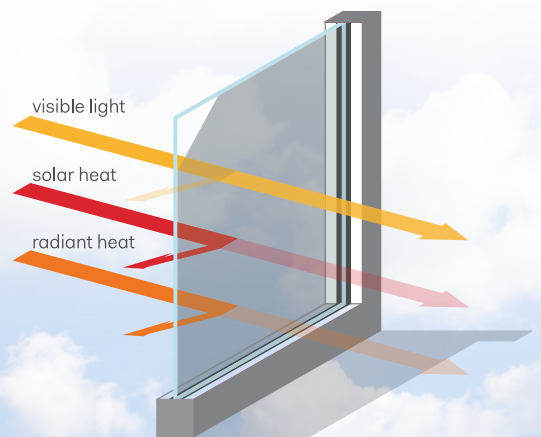

### How Window Film Works

LLumar solar control window films reduce energy use and allows visible light in while it helps reduce solar heat

Without Window Film

Nearly  
**75%**  
of existing windows are not energy efficient<sup>1</sup>