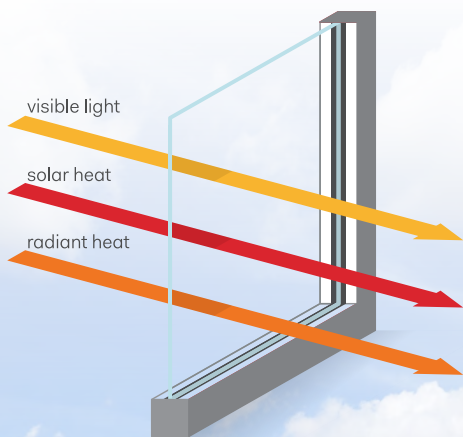

### How Window Film Works

LLumar solar control window films reduce energy use and allows visible light in while it helps reduce solar heat

Without Window Film

Nearly  
**75%**  
of existing windows are not energy efficient<sup>1</sup>